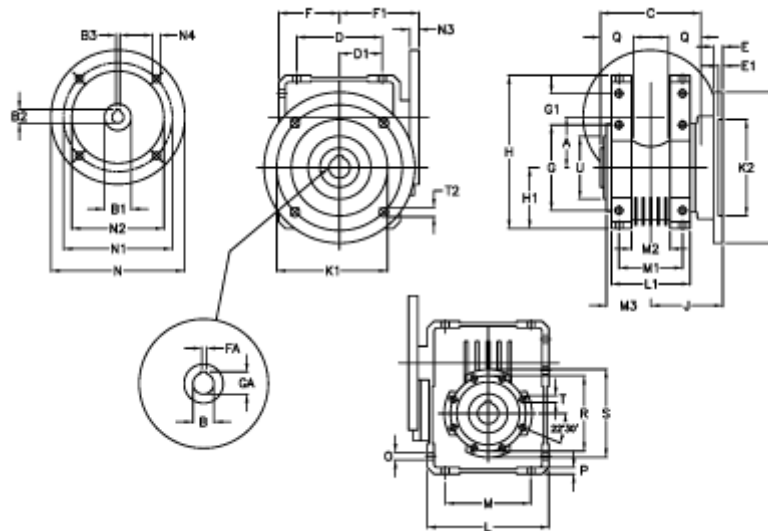

Article number: 392208602353616

Description: Worm Gear with Torque Limiter
W86 L1-UFC-23-P90 B14

Measures

| | | | | | |
|------------|-----------|------------|-----------|------------|---------|
| A = 86.90 | E = 15 | H = 245.5 | M = 144 | N4 = 8,5 | U = 110 |
| B = 35 | E1 = 6 | H1 = 100.0 | M1 = 101 | O = 11.5 | |
| B1 E7 = 24 | F = 100 | J = 110.5 | M2 = 57 | P = 11 | |
| B2 = 27.3 | F1 = 128 | K = 210 | M3 = 64.5 | Q = 45 | |
| B3 H9 = 8 | FA = 10 | K1 = 176 | N = 140 | R = 130 | |
| C = 140 | G = 144 | K2 = 152 | N1 = 115 | S = 150 | |
| D = 144.0 | G1 = 45.5 | L = 200 | N2 = 95 | T = M10x18 | |
| D1 = 72.0 | GA = 38.3 | L1 = 125 | N3 = 7.5 | T2 = 12.5 | |